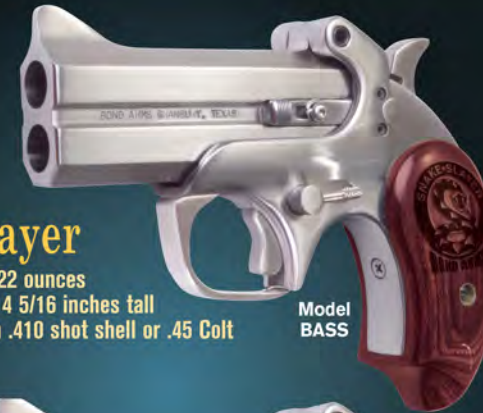

Snake Slayer

3 1/2 inch barrel • 22 ounces
5 1/2 inches long • 4 5/16 inches tall
3 inch or 2 1/2 inch .410 shot shell or .45 Colt