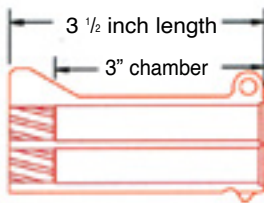

Texas & Cowboy Defender, Patriot,
Grizzly, & Rowdy - .410 shot shell
.45 Colt / .45 Schofield

2 1/2 inch length. .410 shot shell

.45 Colt

.45 Schofield

Snake Slayer, Rowdy XL, Texan, PT2A, Old Glory,
Z-Slayer & Black Jack
- .410 shot shell .45 Colt / .45 Schofield