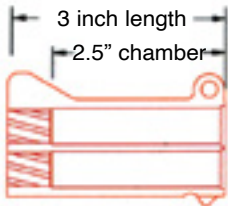

Texas & Cowboy Defender, Patriot,
Grizzly, & Rowdy - .410 shot shell
.45 Colt / .45 Schofield