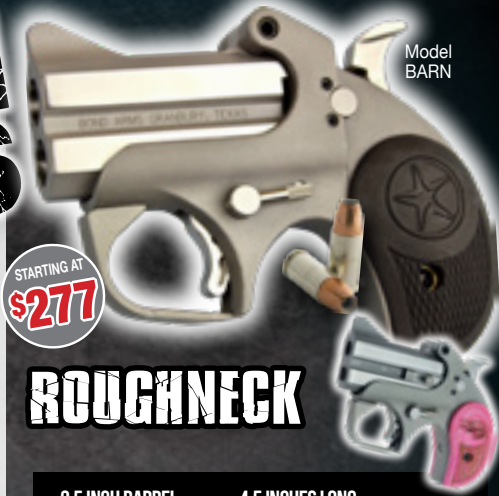

what Bond Arms is recognized for today. Today Bond Arms looks for unique, fun and innovative designs to bring to market that have our personality like the BullPup semi-auto and the newly release Lever Gun the LVRB.

THE AFFORDABLE ROUGH SERIES

By doing minimal deburring and finishing of our current stainless steel parts, we found that we could actually build 4 Rough Series guns to 1 Satin Finished Premium gun. This provides substantial savings on producing the Rough Series guns that we then pass on to (You) the consumer! This Super Affordable gun has become extremely popular as Bond's "Tackle Box" gun that people can enjoy and not worry about getting scratched or beat up.