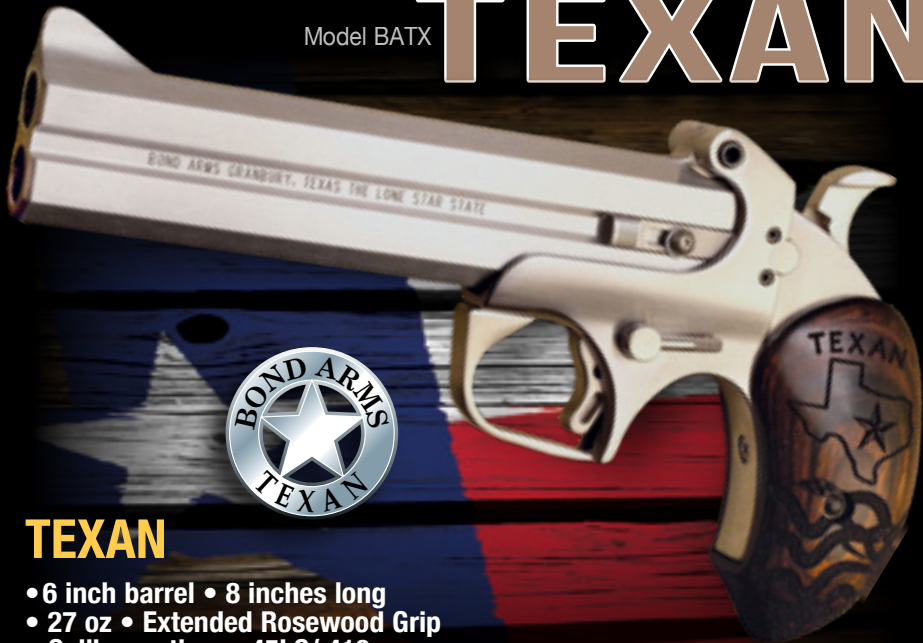

Model BATX

TEXAN

TEXAN

- 6 inch barrel • 8 inches long
- 27 oz • Extended Rosewood Grip
- Caliber options: .45LC/.410