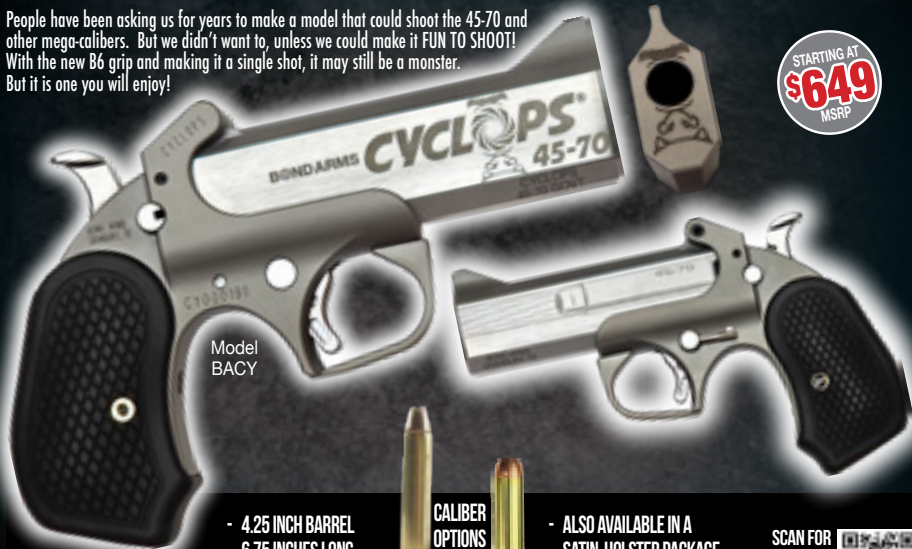

CYCLOPS®

ROUGH SERIES

People have been asking us for years to make a model that could shoot the 45-70 and other mega-calibers. But we didn't want to, unless we could make it FUN TO SHOOT! With the new B6 grip and making it a single shot, it may still be a monster. But it is one you will enjoy!

STARTING AT
$649
MSRP

Model
BACY

- 4.25 INCH BARREL
- 6.75 INCHES LONG
- 28 OZ

.45-70

CALIBER
OPTIONS

.50AE

- ALSO AVAILABLE IN A
  SATIN-HOLSTER PACKAGE

SCAN FOR
MORE INFO &
VIDEOS