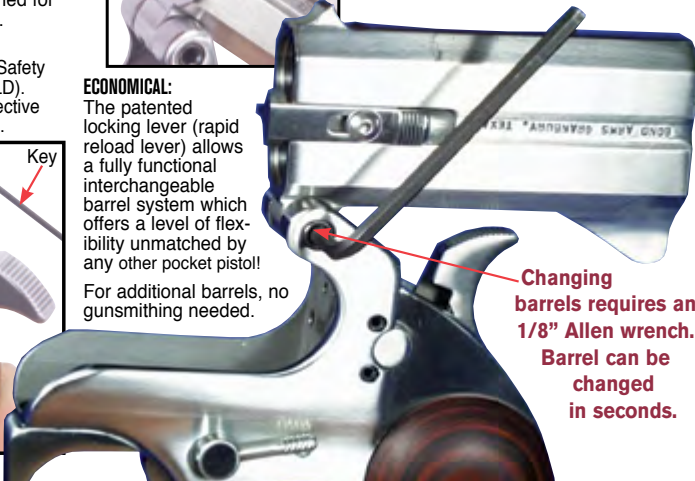

Changing barrels requires an 1/8" Allen wrench. Barrel can be changed in seconds.

Computer Numerically Controlled (CNC) Machining can maintain tolerances of .001 of an inch (a human hair's diameter is approximately .003). This precision machining allows for perfect interchange of barrels without custom-fitting. Bond Arms pistols will accept 15 different calibers and 36 different barrel combinations. Barrels chambered in .410 shot shell / .45 Colt will shoot bird shot, buck shot and slugs as well as the .45 Colt.