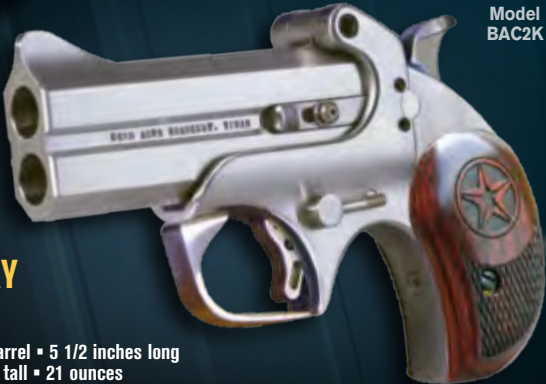

Model
BAPB

PAPA BEAR

- 3" barrel • 5" long
- 4 5/16" tall
- 20 ounces
- Extended Rubber Grips
- Barrel Options: .45LC / .410

Holster
sold
separately

Model
BAMB

MAMA BEAR

- 2.5" barrel • 4 1/2" long
- 3 3/4" tall
- 19 ounces
- Pink Wood Grips
- Barrel Options: .357 Mag / .38 Spl or 9MM

BOND ARMS HANDGUNS ACCEPT ALL INTERCHANGEABLE BARRELS (except for California Models)

Model
BAC2K

CENTURY 2000

- 3 1/2 inch barrel • 5 1/2 inches long
- 3 3/4 inches tall • 21 ounces
- Rosewood Panel Grips
- Barrel Option: .45LC / .410