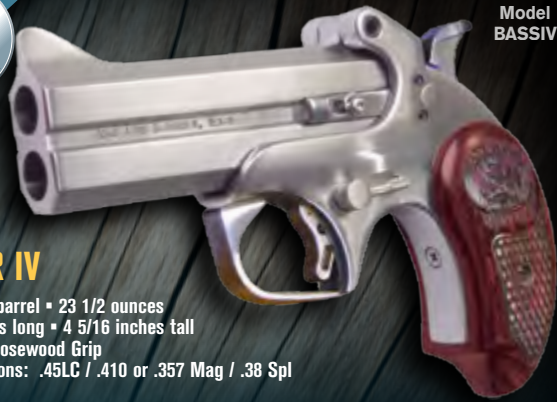

Model
BATD

TEXAS DEFENDER

- 3 inch barrel • 5 inches long
- 3 3/4 inches tall
- 20 ounces
- Rosewood Panel Grips
- Barrel Options: .45LC / .410

Model
BATR

LIMITED
PRODUCTION
RUN

TEXAS RANGER 200TH ANNIVERSARY ED.

- 3 1/2 inch barrel
- 5 1/2 inches long
- 4 5/16 inches tall
- 22 ounces
- Extended Mesquite Grips w/ Gold Texas Ranger Star
- Barrel Options: .45LC / .410 or .357 Mag / .38 Spl

Model
BASS

SNAKE SLAYER

- 3 1/2 inch barrel • 22 ounces
- 5 1/2 inches long • 4 5/16 inches tall
- Extended Rosewood Grip
- Barrel Options: .45LC / .410 or .357 Mag / .38 Spl