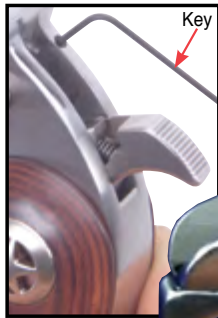

For rimless cartridges such as 9mm, .40 S&W, 380acp, .45GAP, 10mm and .45 ACP. There is a cut out at the breech end of the barrel which allows you to remove the shells with your fingernail. Chambers are honed for smooth extraction.

Key Entry Internal Safety Locking Device (SLD). This acts as an effective child Safety Device.

ECONOMICAL:
The patented locking lever (rapid reload lever) allows a fully functional interchangeable barrel system which offers a level of flexibility unmatched by any other pocket pistol!

For additional barrels, no gunsmithing needed.