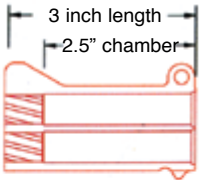

One Gun. 36 Barrels. 15 Calibers.

3 inch .410 • 2.5 inch .410 • .45 shotshell • .45 Long Colt • .45 Auto
.45 GAP • .44-40 • .44 Spl • .40 S&W • .357 Mag • .38 Spl
.327 Magnum • 10mm • 9mm • 380acp • 32 HR
.22 lr • .22 mag

AMMUNITION

Texas & Cowboy Defender 410 shot shell .45 Colt / .45 Schofield

Ranger, Snake Slayer & Century 2000 .410 shot shell .45 Colt / .45 Schofield

2 1/2 inch length. .410 shot shell

3 inch length. .410 shot shell

.45 Colt

2 1/2 inch length. .410 shot shell

.45 Schofield

.45 Colt

.45 Schofield

.45 Schofield

WARNING:

Do not use COP Copper only projectiles. Bullets are oversized and high pressure and could cause serious damage to gun and serious injury. DO NOT carry Bond Handguns "Cocked & Locked". WARNING - DO NOT chamber or fire .454 Casull, .45+P, or .45 Carbon. Prices and or specifications subject to change without notice. Bond HANDGUNS AND BARRELS are not sold in Massachusetts. Barrels must be ordered through a gun dealer when ordering from CT, IL, NJ, NY, MD, Canada & Puerto Rico.

IN MEMORY OF OUR FRIEND 1942-2012
BOB MUNDEN "The Fastest Gun Who Ever Lived"

"If you are a Cowboy Action Shooter, man or woman, you are going to love this derringer. It is very fast and easy to use and built for extreme use. The Bond derringer is clever in design with exquisite workmanship. I have been shooting professionally for 47 years. I have never seen the likes of this one."
SASS 118

OUR 5 TIME WINNER!

**BOND ARMS...
WORLD
CHAMPION
DERRINGER!
17 YEARS
IN A ROW!**

OUR 3 TIME WINNER!

Garrett Martin
"Waterloo" SASS #46072
& **Danielle**
"Hey You" SASS #64946
**World Champion
SASS Shooters**

- Derringer -

BOND Girl
Think Twice

BOND Girl
ARMS

FOR THE LADIES

www.facebook.com/bondarmsgirl