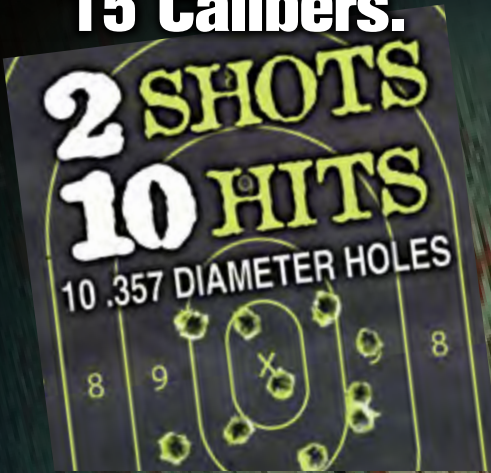

Range Bag

Aluminum
Gun Case

- Bond Arms Quick
Reloading Strips in .45
caliber, .38 caliber, or
.22 caliber

Bond Arms T-Shirt

One Gun. 36 Barrels. 15 Calibers.

3 inch .410 • 2.5 inch .410 • .45 shotshell • .45 Long Colt • .45 Auto
.45 GAP • .44-40 • .44 Spl • .40 S&W • .357 Mag • .38 Spl
.327 Magnum • 10mm • 9mm • 380acp • 32 HR
.22 lr • .22 mag