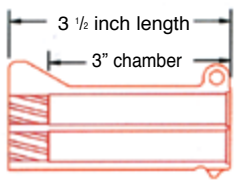

One Gun. 36 Barrels. 15 Calibers.

3 inch .410 • 2.5 inch .410 • .45 shotshell • .45 Long Colt • .45 Auto
.45 GAP • .44-40 • .44 Spl • .40 S&W • .357 Mag • .38 Spl
.327 Magnum • 10mm • 9mm • 380acp • 32 HR
.22 lr • .22 mag

AMMUNITION

Texas & Cowboy Defender 410 shot shell .45 Colt / .45 Schofield

Ranger, Snake Slayer & Century 2000 .410 shot shell .45 Colt / .45 Schofield

2 1/2 inch length. .410 shot shell

3 inch length. .410 shot shell

.45 Colt

2 1/2 inch length. .410 shot shell

.45 Schofield

.45 Colt

.45 Schofield

.45 Schofield

WARNING:

Do not use COP Copper only projectiles. Bullets are oversized and high pressure and could cause serious damage to gun and serious injury. DO NOT carry Bond Handguns "Cocked & Locked". WARNING - DO NOT chamber or fire .454 Casull, .45+P, or .45 Carbon. Prices and or specifications subject to change without notice. Bond HANDGUNS AND BARRELS are not sold in Massachusetts. Barrels must be ordered through a gun dealer when ordering from CT, IL, NJ, NY, MD, Canada & Puerto Rico.

IN MEMORY OF OUR FRIEND 1942-2012
BOB MUNDEN "The Fastest Gun Who Ever Lived"

"If you are a Cowboy Action Shooter, man or woman, you are going to love this derringer. It is very fast and easy to use and built for extreme use. The Bond derringer is clever in design with exquisite workmanship. I have been shooting professionally for 47 years. I have never seen the likes of this one."
SASS 118

OUR 5 TIME WINNER!

**BOND ARMS...
WORLD
CHAMPION
DERRINGER!
17 YEARS
IN A ROW!**

OUR 3 TIME WINNER!

Garrett Martin
"Waterloo" SASS #46072
& **Danielle**
"Hey You" SASS #64946
**World Champion
SASS Shooters**

- Derringer -

BOND Girl
Think Twice

BOND Girl
ARMS

FOR THE LADIES

www.facebook.com/bondarmsgirl