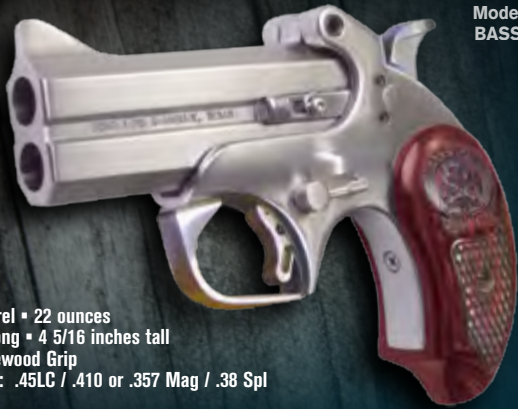

Model
BATD

TEXAS DEFENDER

- 3 inch barrel • 5 inches long
- 3 3/4 inches tall
- 20 ounces
- Rosewood Panel Grips
- Barrel Options: .45LC / .410

Model
BATR

LIMITED
PRODUCTION
RUN

TEXAS RANGER 200TH ANNIVERSARY ED.

- 3 1/2 inch barrel
- 5 1/2 inches long
- 4 5/16 inches tall
- 22 ounces
- Extended Mesquite Grips w/ Gold Texas Ranger Star
- Barrel Options: .45LC / .410 or .357 Mag / .38 Spl

Model
BASS

SNAKE SLAYER

- 3 1/2 inch barrel • 22 ounces
- 5 1/2 inches long • 4 5/16 inches tall
- Extended Rosewood Grip
- Barrel Options: .45LC / .410 or .357 Mag / .38 Spl