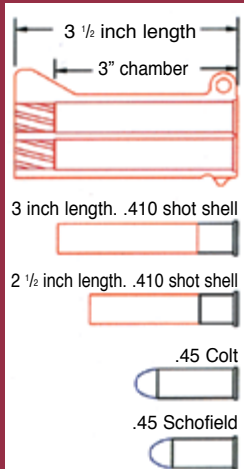

WARNING:

DO NOT carry Bond Handguns "Cocked and Locked". DO NOT chamber or fire .454 Casull, .45 +P, .45 Corbon, Oversized .45 Copper Only Projectiles, or reloaded ammo. DO NOT place your fingers along either side or in front of the barrel when firing. ALWAYS inspect the barrel for obstructions before loading and firing. Prices and or specifications subject to change without notice. All items must be ordered through a gun dealer when ordering from CT, CO, IL, LA, NJ, NY, MD, OK, VT, WA, Canada and Puerto Rico. Bond HANDGUNS AND BARRELS are not sold in California and Massachusetts.