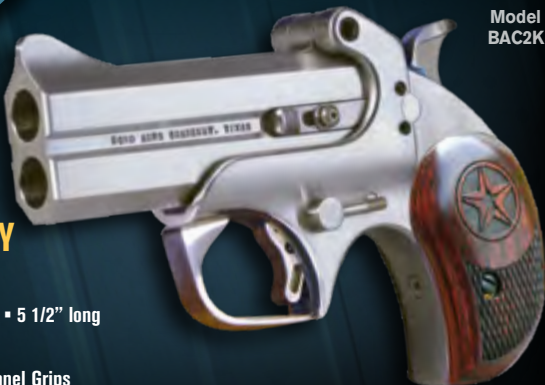

Model
BAC2K

CENTURY 2000

- 3 1/2" barrel ▪ 5 1/2" long
- 3 3/4" tall
- 21 oz
- Rosewood Panel Grips
- Barrel Options: .45LC / .410 or .357mag / .38spl

IN MEMORY OF OUR FRIEND **1942-**
BOB MUNDEN "The Fastest Gun Who Ever Lived" **2012**