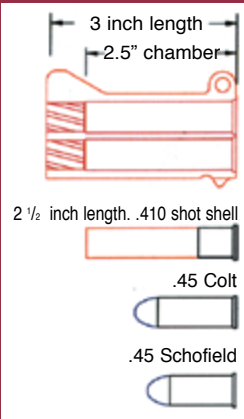

WARNING:

DO NOT carry Bond Handguns "Cocked and Locked". DO NOT chamber or fire .454 Casull, .45 +P, .45 Corbon, Oversized .45 Copper Only Projectiles, or reloaded ammo. DO NOT place your fingers along either side or in front of the barrel when firing. ALWAYS inspect the barrel for obstructions before loading and firing. Prices and or specifications subject to change without notice. All items must be ordered through a gun dealer when ordering from CT, CO, IL, LA, NJ, NY, MD, OK, VT, WA, Canada and Puerto Rico. Bond HANDGUNS AND BARRELS are not sold in California and Massachusetts.