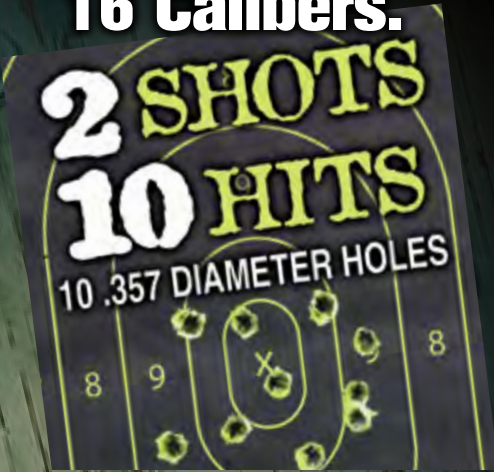

One Gun. 40+ Barrels. 16 Calibers.

3" .410, 2.5" .410, 45 Colt shotshell, 45 Colt, 45 Auto, 45 GAP, 44-40, 44 Spl, 40 S&W, 357 Mag, 38 Spl, 327 Fed Mag, 9mm, 10mm, 380 Auto, 32 H&R, 22 LR, 22 Mag.