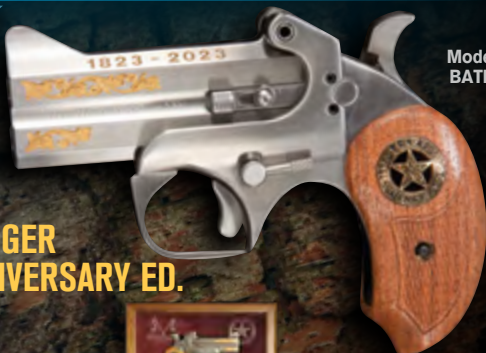

Model
BABU

BACKUP

- 2 1/2" barrel
- 4 1/2" long
- 3 3/4" tall
- 19 oz
- Rubber Panel Grips
- Barrel Options: .45acp or 9mm

ALL INTERCHANGEABLE BARRELS

(California Models)

Model
BATR

TEXAS RANGER 200TH ANNIVERSARY ED.

- 3 1/2" barrel
- 5 1/2" long
- 4 5/16" tall
- 22 oz
- Extended Mesquite Grips w/ Gold Texas Ranger Star
- Barrel options: .45LC / .410 or .357mag / .38spl
- Includes matching Display Case

**LIMITED PRODUCTION RUN.
ONLY 2023 WILL BE MADE.**